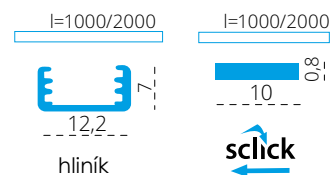

- 📁 19161 PROFILO B
- 📁 26540 PROFILO B 2M
- 📁 26568 SHADE B/F-FR
- 📁 26569 SHADE B/F-W
- 📁 26570 SHADE B/F-FR 2M
- 📁 26571 SHADE B/F-W 2M
- 📁 26596 HANDLE B/F
- 📁 26604 CONNECT-L B
- 📁 19181 STOPPER B

- profil / profil
- profil / profil
- difuzor / difúzor
- difuzor / difúzor
- difuzor / difúzor
- difuzor / difúzor
- držák / držiak
- spojka / spojka
- záslepka / záslepka

- 🌀 eloxovaný hliník / eloxovaný hliník
- 🌀 eloxovaný hliník / eloxovaný hliník
- 🌀 transparentní / transparentný
- 🌀 bílá / biela
- 🌀 transparentní / transparentný
- 🌀 bílá / biela
- 🌀 nerez / nerez
- 🌀 hliník / hliník
- 🌀 šedá / šedá