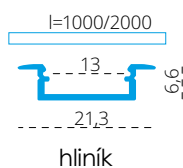

- 26548 PROFILO K
- 26549 PROFILO K 2M
- 26550 PROFILO K-W
- 26551 PROFILO K-W 2M
- 26564 SHADE J/K-FR
- 26566 SHADE J/K-FR 2M
- 26565 SHADE J/K-W
- 26567 SHADE J/K-W 2M
- 26589 STOPPER K
- 26606 STOPPER K-W
- 26595 HANDLE J/K

- profil / profil
- profil / profil
- profil / profil
- profil / profil
- difuzor / difúzor
- difuzor / difúzor
- difuzor / difúzor
- difuzor / difúzor
- záslepka / záslepka
- záslepka / záslepka
- držák / držiak

- eloxovaný hliník / eloxovaný hliník
- eloxovaný hliník / eloxovaný hliník
- bílá / biela
- bílá / biela
- transparentní / transparentný
- transparentní / transparentný
- bílá / biela
- bílá / biela
- šedá / šedá
- bílá / biela
- nerez / nerez